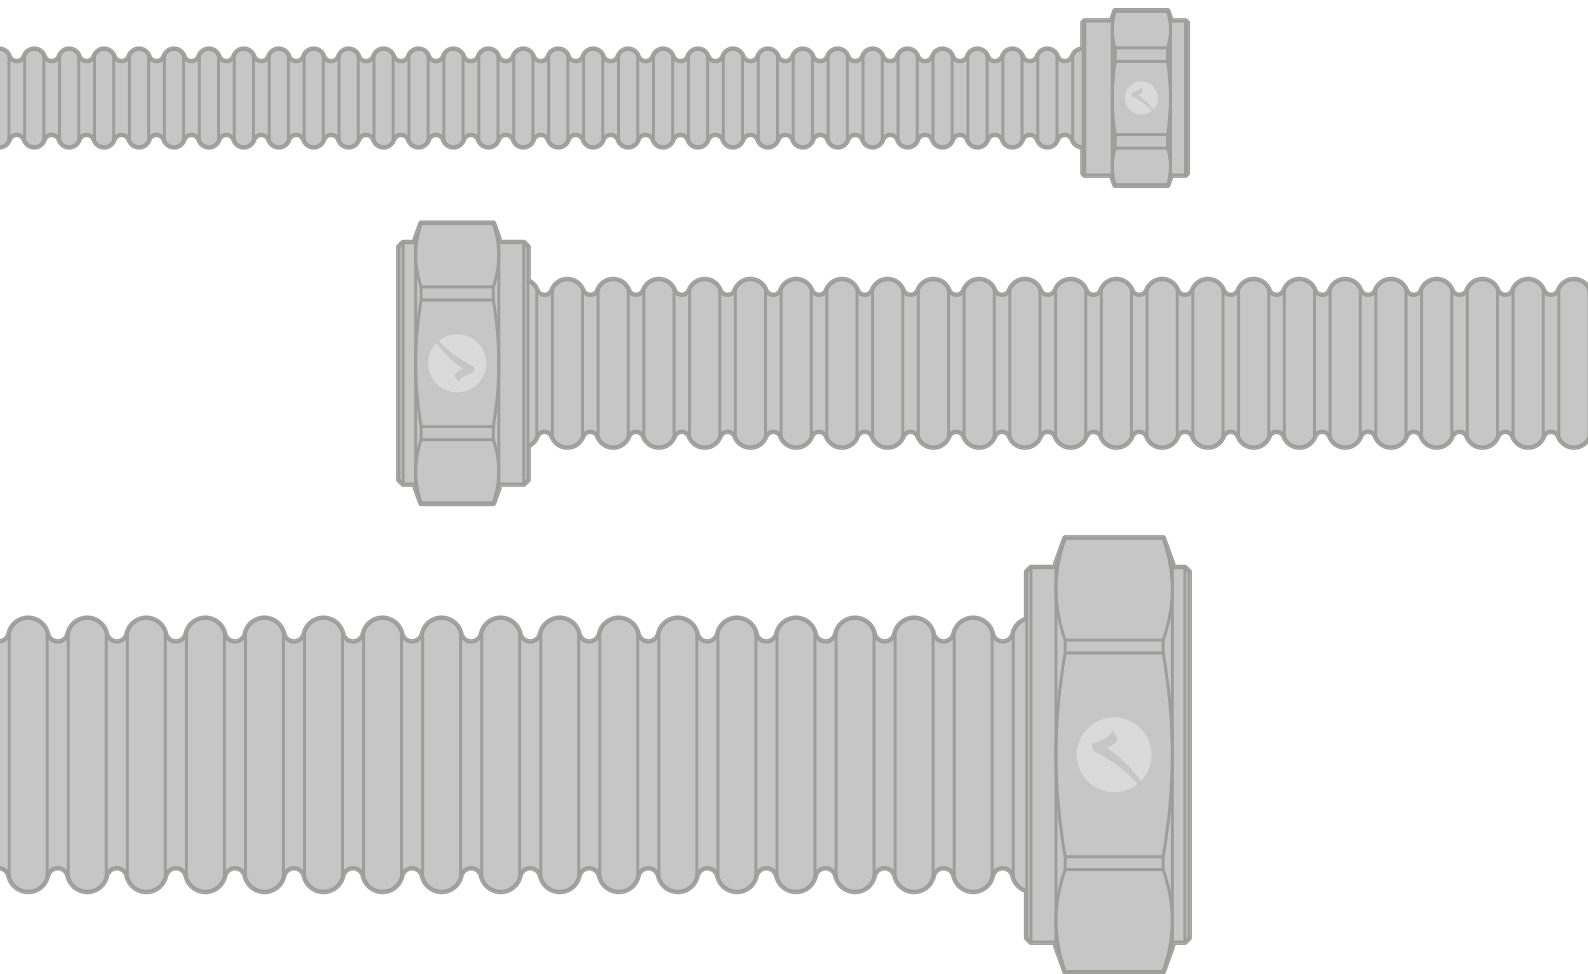

MERABELL

FLEXIBLE STAINLESS
STEEL PIPE READY!

INSTRUCTION MANUAL